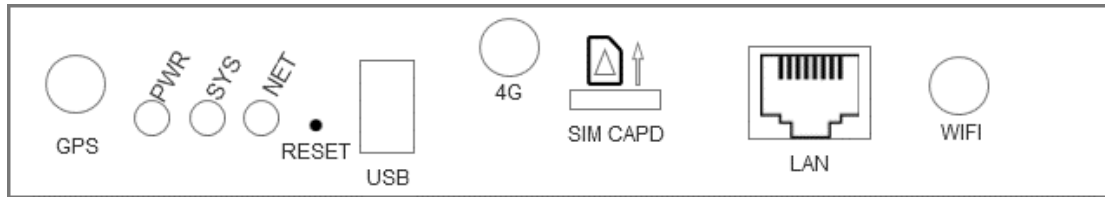

Panel description

front panel

Name	Function Description
SYS	Running status indicator The system and app start normally, sys is always on; When the player app is abnormal, sys flashes, once per second System upgrade process, sys flashes quickly, 4 times per second
NET	connection status indicator The NET light is always on when Pandora is connected, otherwise it will not be on; When connecting to the cloud platform, NET flashes once per second; Upload program, NET flashes fast, 4 times per second
PWR	Power indicator, long light indicates normal power supply
RESET	Restore factory settings, always press for 5 seconds to factory
USB	USB2.0 , Update program via U disk
4G	4G antenna interface
SIM	4G card slot, supports 4G cards of three major operators
LAN	100M input network port, connected to LAN, can be directly connected to PC
WIFI	Wifi antenna interface
GPS	GPS antenna interface for use in scenarios that require positioning and precise timing