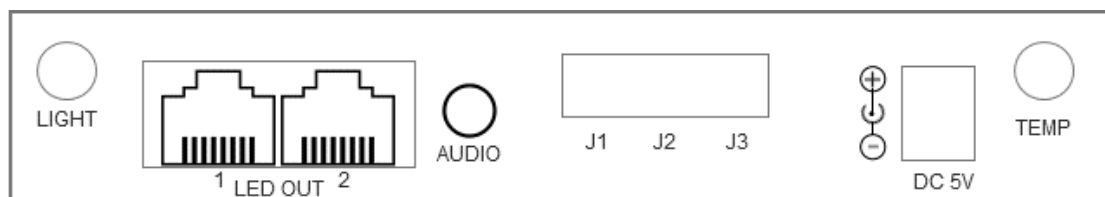

Back panel

name	Function Description
LIGHT	Brightness sensor interface
TEMP	Temperature and humidity sensor interface
LAN1-2	Two gigabit output network ports, connected to the full range of kystar's receiving cards
AUDIO	3.5mm audio output
J1-J2-J3	Relay interface to control external power switch
5V DC	Provide 5V/2A power supply